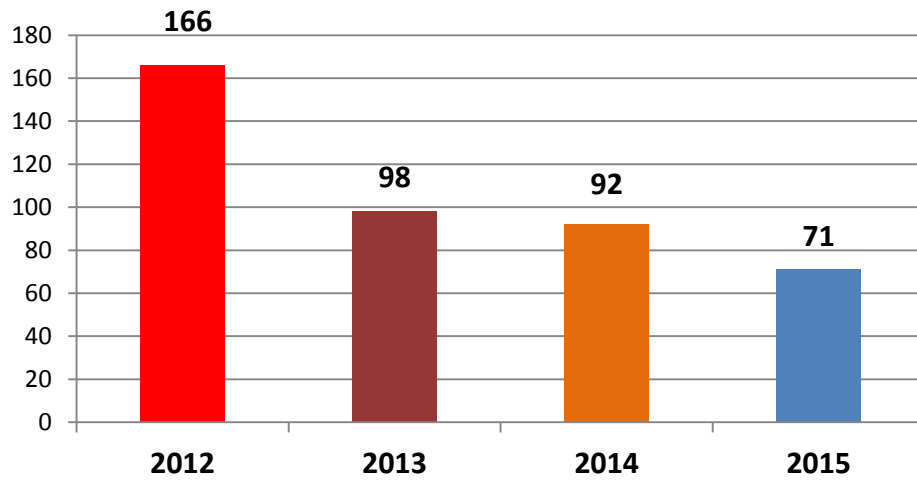

CRIMES	2012	2013	2014	2015
Murder	44	41	33	46
Rape	12	9	12	13
Robbery	166	98	92	71
Burglary	368	336	277	214
Theft	323	315	319	312
Carnal Know.	14	34	32	26
Total	927	833	765	682
MAJOR CRIMES INC/DEC FOR PREV. YEAR		DEC(94) OR 10.1%	DEC (68) OR 8.2%	DEC (83) OR 10.8%

Murder Jan to Apr 2012 - 2015

Rape Jan to Apr 2012 - 2015

Robbery Jan to Apr 2012 - 2015

Burglary Jan to Apr 2012 - 2015