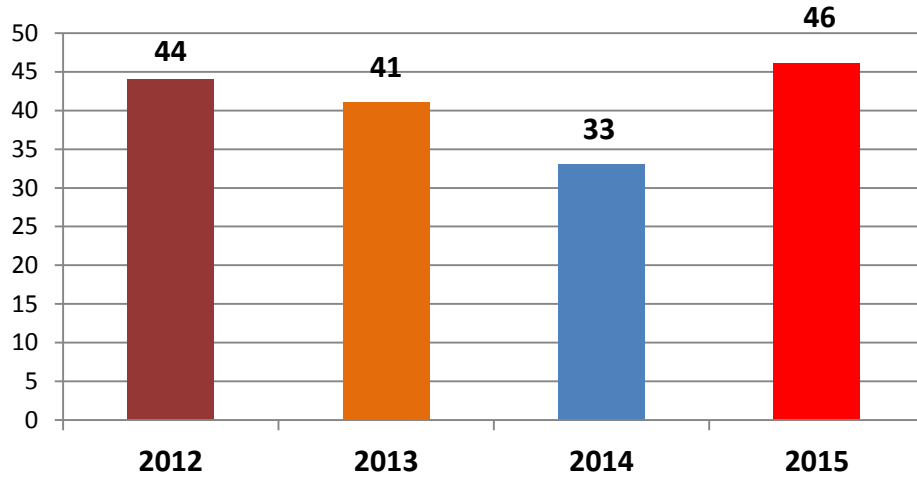

Murder Jan to Apr 2012 - 2015