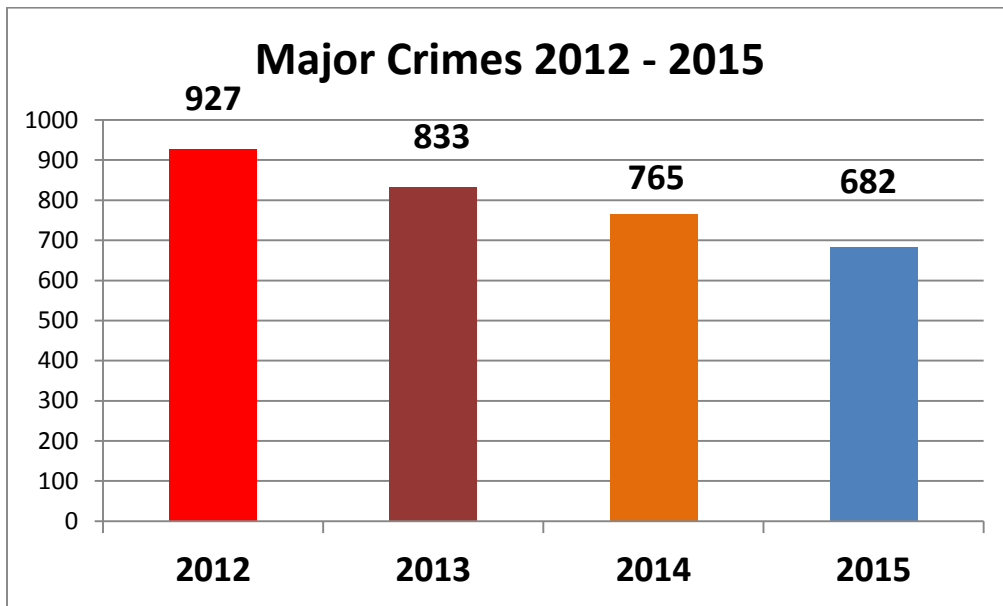

BELIZE POLICE DEPARTMENT
JOINTINTELLIGENCE COORDINATING CENTER
REPORTED: MAJOR CRIMES STATISTICS JANUARY TO APRIL 2012 TO 2015
DIVISION: COUNTRYWIDE

DATED: 13th May 2015

MAJOR CRIMES STATISTICS JANUARY TO APRIL 2012-2015

CRIMES	2012	2013	2014	2015
Murder	44	41	33	46
Rape	12	9	12	13
Robbery	166	98	92	71
Burglary	368	336	277	214
Theft	323	315	319	312
Carnal Know.	14	34	32	26
Total	927	833	765	682
MAJOR CRIMES INC/DEC FOR PREV. YEAR		DEC(94) OR 10.1%	DEC (68) OR 8.2%	DEC (83) OR 10.8%

Murder Jan to Apr 2012 - 2015

Rape Jan to Apr 2012 - 2015

Robbery Jan to Apr 2012 - 2015

Burglary Jan to Apr 2012 - 2015