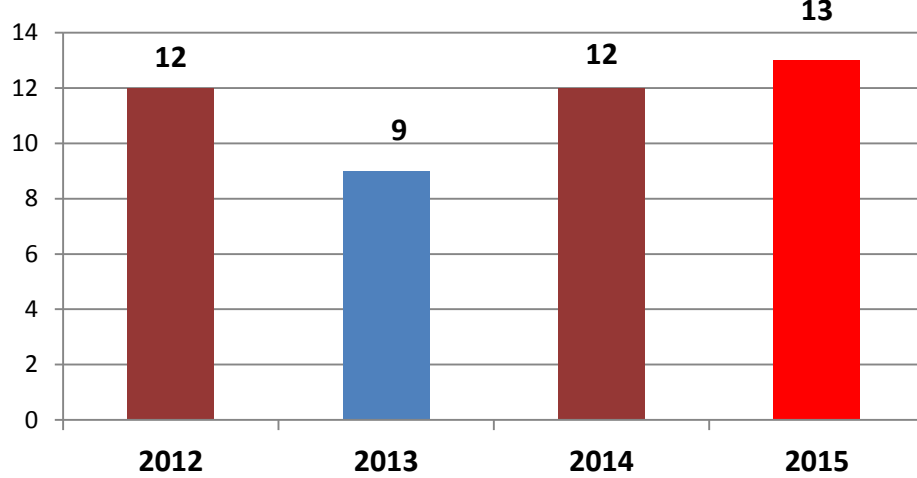

Rape Jan to Apr 2012 - 2015